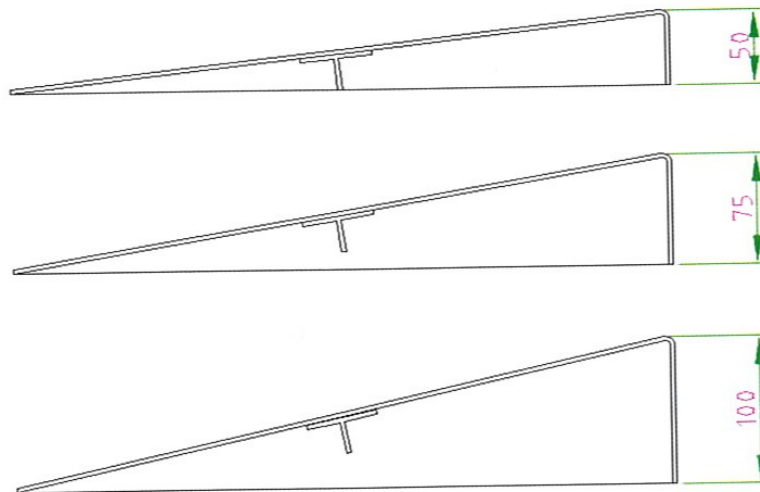

An ultra lightweight , wedge shaped ramp designed to allow wheelchair and scooters to overcome Thresholds, Patio and French doors. Used in conjunction with any of the portable ramps within our range, the Door Wedge is the simple cost-effective solution . Available in three standard heights 50mm, 75mm and 100mm or alternatively manufactured to your specific requirements

The neat accessory to overcome UPVC Thresholds, Patio and French doors. The Door Wedge can be left in place, providing an ideal solution for both wheelchairs and scooters, and giving a safe passage for both users and carers.

...providing **access** where you need it

Model	Length	Width	SWL	Height	Weight
17-50 DWR	460mm	660mm	300kgs	50mm	3.3kgs
17-75 DWR	460mm	660mm	300kgs	75mm	3.5kgs
17-100 DWR	460mm	660mm	300kgs	100mm	3.7kgs