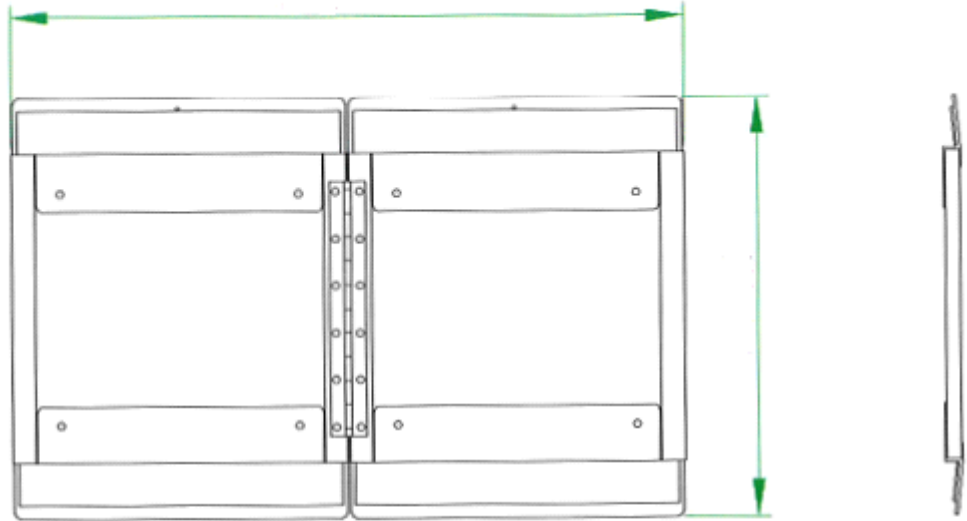

A lightweight, ultra strong ramp, the perfect answer to the problem of moving wheelchairs and scooters over kerbs and door thresholds. A folding ramp supplied complete with a carry bag for attaching to the back of the wheelchair or scooter. It is easy to position, handle and transport, it has a unique slip-resistant surface and a quality paint finish.

The ideal accessory to your wheelchair or scooter. Overcome kerb obstacles or a small step with the ultra light portable travel ramp. Perfect for wheelchairs and scooters giving a safe passage for both users and carers.

...providing **access** where you need it

<i>Model</i>	<i>Length</i>	<i>Width</i>	<i>SWL</i>	<i>Weight</i>
18-PTR	460mm	710mm	300kgs	3.2kgs