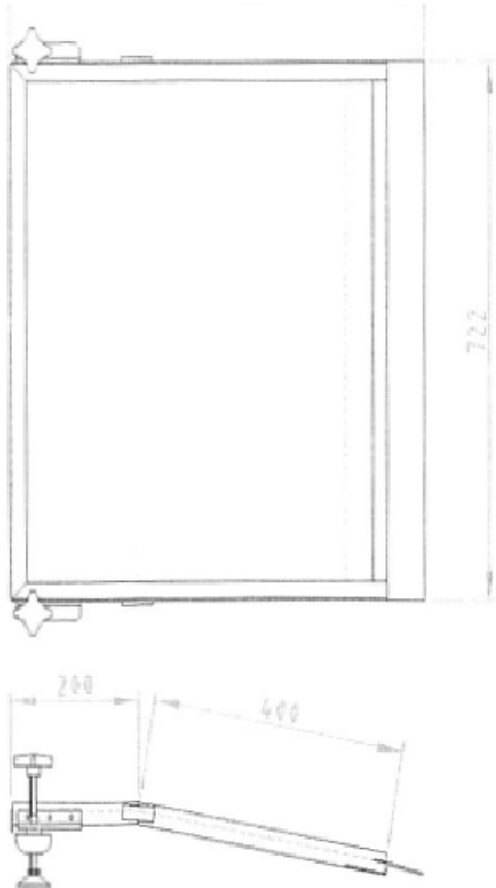

A lightweight solution designed to bridge Patio/French doors and UPVC door cills. Its unique design allows wheelchair and scooters to glide effortlessly over any threshold, Its distinctive, fully adjustable support legs allow it to be relocated with ease making it the ideal cost- effective solution . Available as a standard height or alternatively manufactured to your requirements

A one-piece, single panel ramp fully adjustable from mm to mm, simple quick and easy to use. An ideal solution to be used in conjunction with any of our portable ramp range Perfect for wheelchairs and scooters giving a safe passage for both users and carers.

...providing **access** where you need it

Model	Length	Width	SWL	Weight
Cill	600mm	722mm	300kgs	4.6kgs