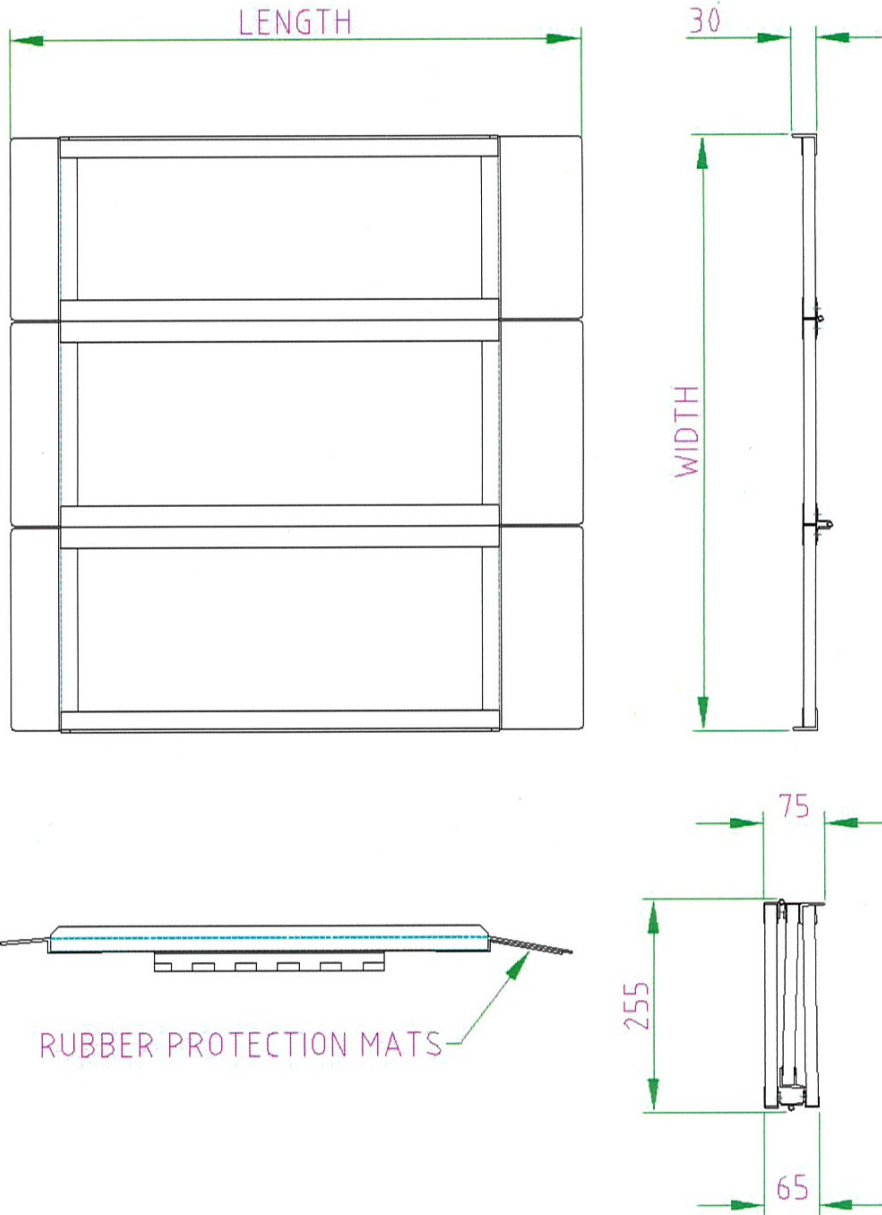

A lightweight, ultra strong ramp, the ideal solution to provide access to buildings for either residential or commercial applications. The Trio Ramp is the most compact of our folding ramps, is easy to position, handle and transport, has a unique slip-resistant surface and a quality paint finish. Available in standard lengths between 500mm to 2000mm. Alternatively we can manufacture to your specific requirements

...providing **access** where you need it

| Model | Length | Width | SWL | Weight |
|--------------|---------------|--------------|------------|---------------|
| 27-TRI | 685mm | 710mm | 300kgs | 5.1kgs |
| 34-TRI | 865mm | 710mm | 300kgs | 5.9kgs |
| 50-TRI | 1250mm | 710mm | 300kgs | 8.4kgs |
| 56-TRI | 1400mm | 710mm | 300kgs | 9.4kgs |