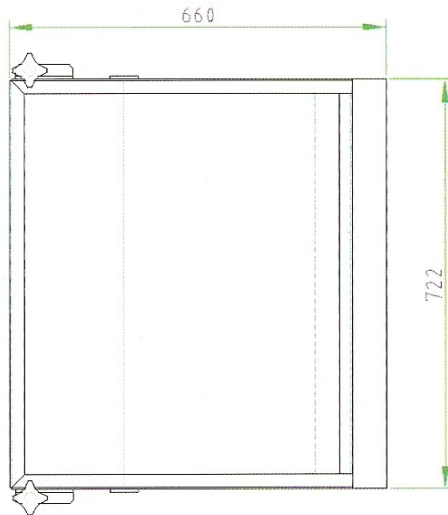

Overcill Ramp

Portable Solution

A lightweight solution designed to bridge Patio/French doors and UPVC door cills. Its unique design allows wheelchair and scooters to glide effortlessly over any threshold. Its distinctive, fully adjustable support legs allow it to be relocated with ease making it the ideal cost-effective solution. Available as a standard height or alternatively manufactured to your requirements

A one-piece, single panel ramp fully adjustable from mm to mm, simple quick and easy to use. An ideal solution to be used in conjunction with any of our portable ramp range Perfect for wheelchairs and scooters giving a safe passage for both users and carers.

Overcill Ramp

Model	Length	Width	Weight	SWL
OV-CIL	660mm	722mm	4.6kgs	300kgs

SWL = Safe Working Load