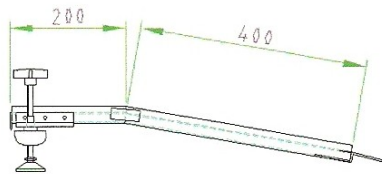

Overcill Ramp

Portable Solution

A lightweight solution designed to bridge Patio/French doors and UPVC door cills. Its unique design allows wheelchair and scooters to glide effortlessly over any threshold. Its distinctive, fully adjustable support legs allow it to be relocated with ease making it the ideal cost-effective solution. Available as a standard height or alternatively manufactured to your requirements

A one-piece, single panel ramp fully adjustable from mm to mm, simple quick and easy to use. An ideal solution to be used in conjunction with any of our portable ramp range Perfect for wheelchairs and scooters giving a safe passage for both users and carers.

Overcill Ramp

Model	Length	Width	Weight	SWL
OV-CIL	660mm	722mm	4.6kgs	300kgs

SWL = Safe Working Load