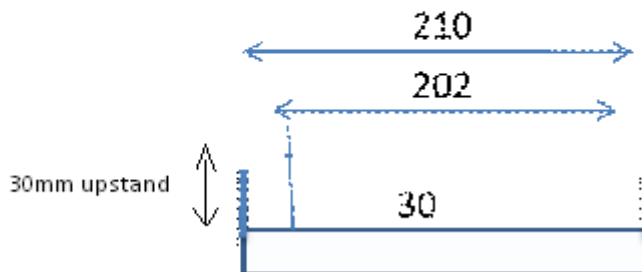

Fixed Channel Ramp Portable Solution

A pair of lightweight, ultra strong fixed Channel Ramps, the perfect answer to the problem of moving wheelchairs and scooters up steps and door thresholds. Easy to position, handle and transport, it has a unique slip-resistant surface and a quality paint finish. Available standard lengths between 610mm to 1525mm. Alternatively we can manufacture to your specific requirements.

Ultra lightweight ramps, quick and easy to deploy. Perfect for wheelchairs and scooters giving a safe passage for both users and carers

...providing **access** where you need it

<i>Model</i>	<i>Length</i>	<i>Width</i>	<i>SWL</i>	<i>Weight</i>
24-FCR	610mm	210mm	300kgs	3.5kgs
36-FCR	925mm	210mm	300kgs	6kgs
46-FCR	1170mm	210mm	300kgs	8kgs