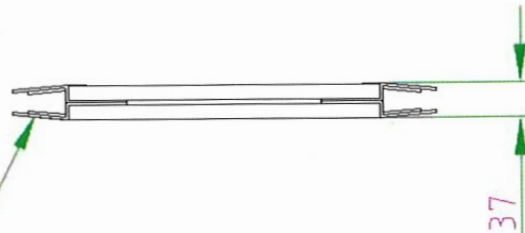

A lightweight, ultra strong ramp, the perfect answer to the problem of moving wheelchairs and scooters over kerbs and door thresholds. A folding ramp supplied complete with a carry bag for attaching to the back of the wheelchair or scooter. It is easy to position, handle and transport, it has a unique slip-resistant surface and a quality paint finish.

The ideal accessory to your wheelchair or scooter. Overcome kerb obstacles or a small step with the ultra light portable travel ramp. Perfect for wheelchairs and scooters giving a safe passage for both users and carers.

...providing **access** where you need it

RUBBER PROTECTION MATS

<i>Model</i>	<i>Length</i>	<i>Width</i>	<i>SWL</i>	<i>Weight</i>
18-PTR	460mm	710mm	300kgs	3.2kgs