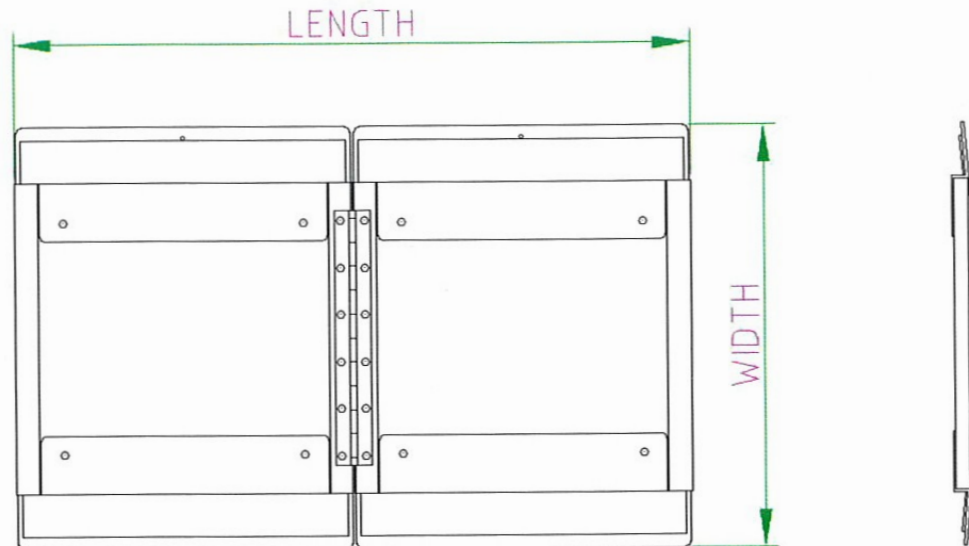

A lightweight, ultra strong ramp, the perfect answer to the problem of moving wheelchairs and scooters over kerbs and door thresholds. A folding ramp supplied complete with a carry bag for attaching to the back of the wheelchair or scooter. It is easy to position, handle and transport, it has a unique slip-resistant surface and a quality paint finish.

...providing **access** where you need it

RUBBER PROTECTION MATS

<i>Model</i>	<i>Length</i>	<i>Width</i>	<i>SWL</i>	<i>Weight</i>
18-PTR	460mm	710mm	300kgs	3.2kgs