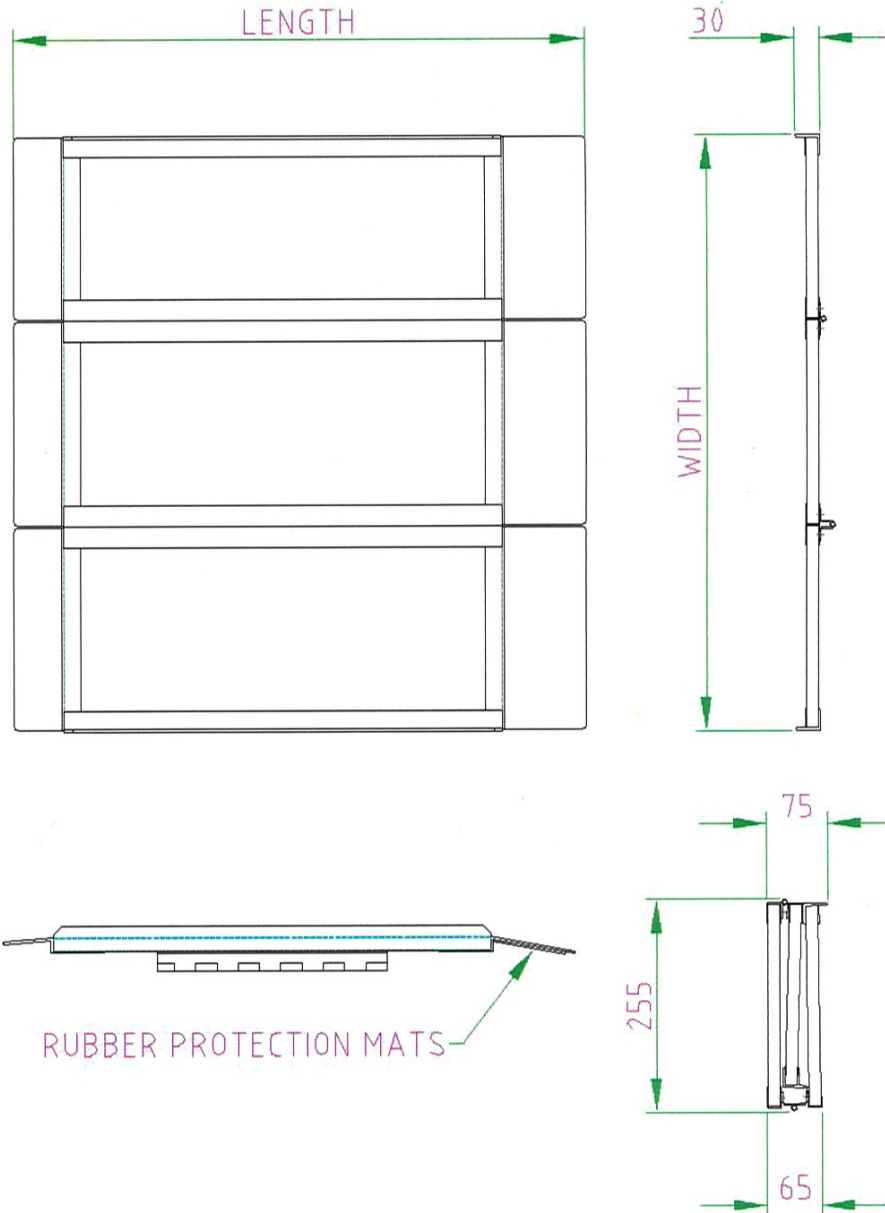

A lightweight, ultra strong ramp, the ideal solution to provide access to buildings for either residential or commercial applications. The Trio Ramp is the most compact of our folding ramps, is easy to position, handle and transport, has a unique slip-resistant surface and a quality paint finish. Available in standard lengths between 500mm to 2000mm. Alternatively we can manufacture to your specific requirements

...providing **access** where you need it

Model	Length	Width	SWL	Weight
27-TRI	685mm	710mm	300kgs	5.1kgs
34-TRI	865mm	710mm	300kgs	5.9kgs
50-TRI	1250mm	710mm	300kgs	8.4kgs
56-TRI	1400mm	710mm	300kgs	9.4kgs